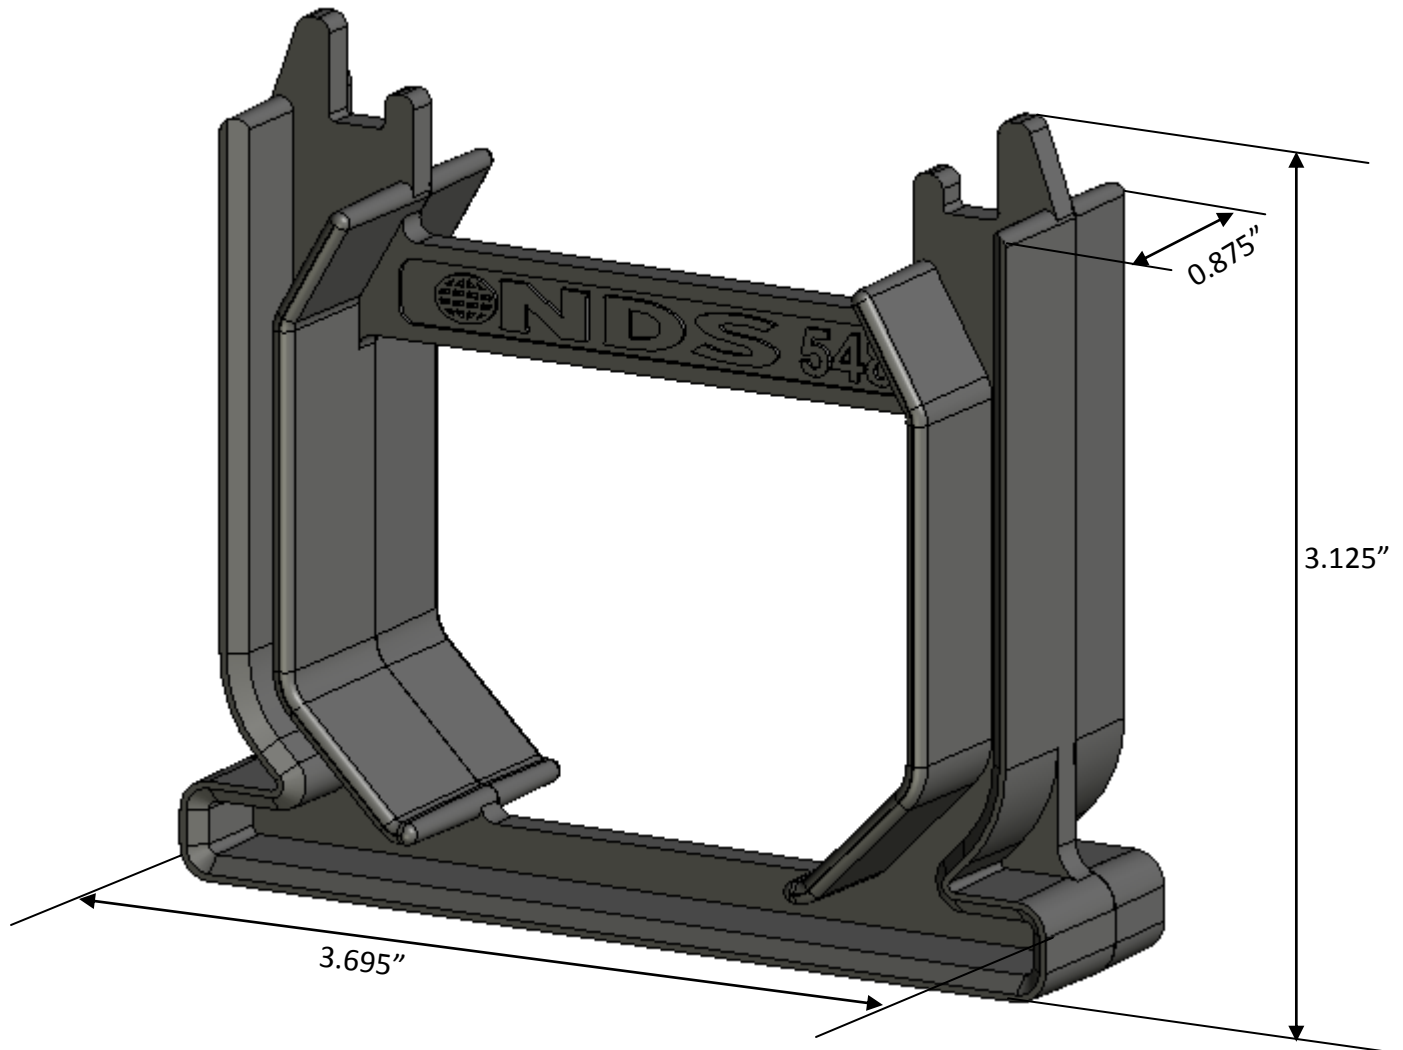

Mini Channel—Part #548

Supplied By:

**TRENCHDRAIN
SUPPLY**

877-903-7246

www.trenchdrainsupply.com